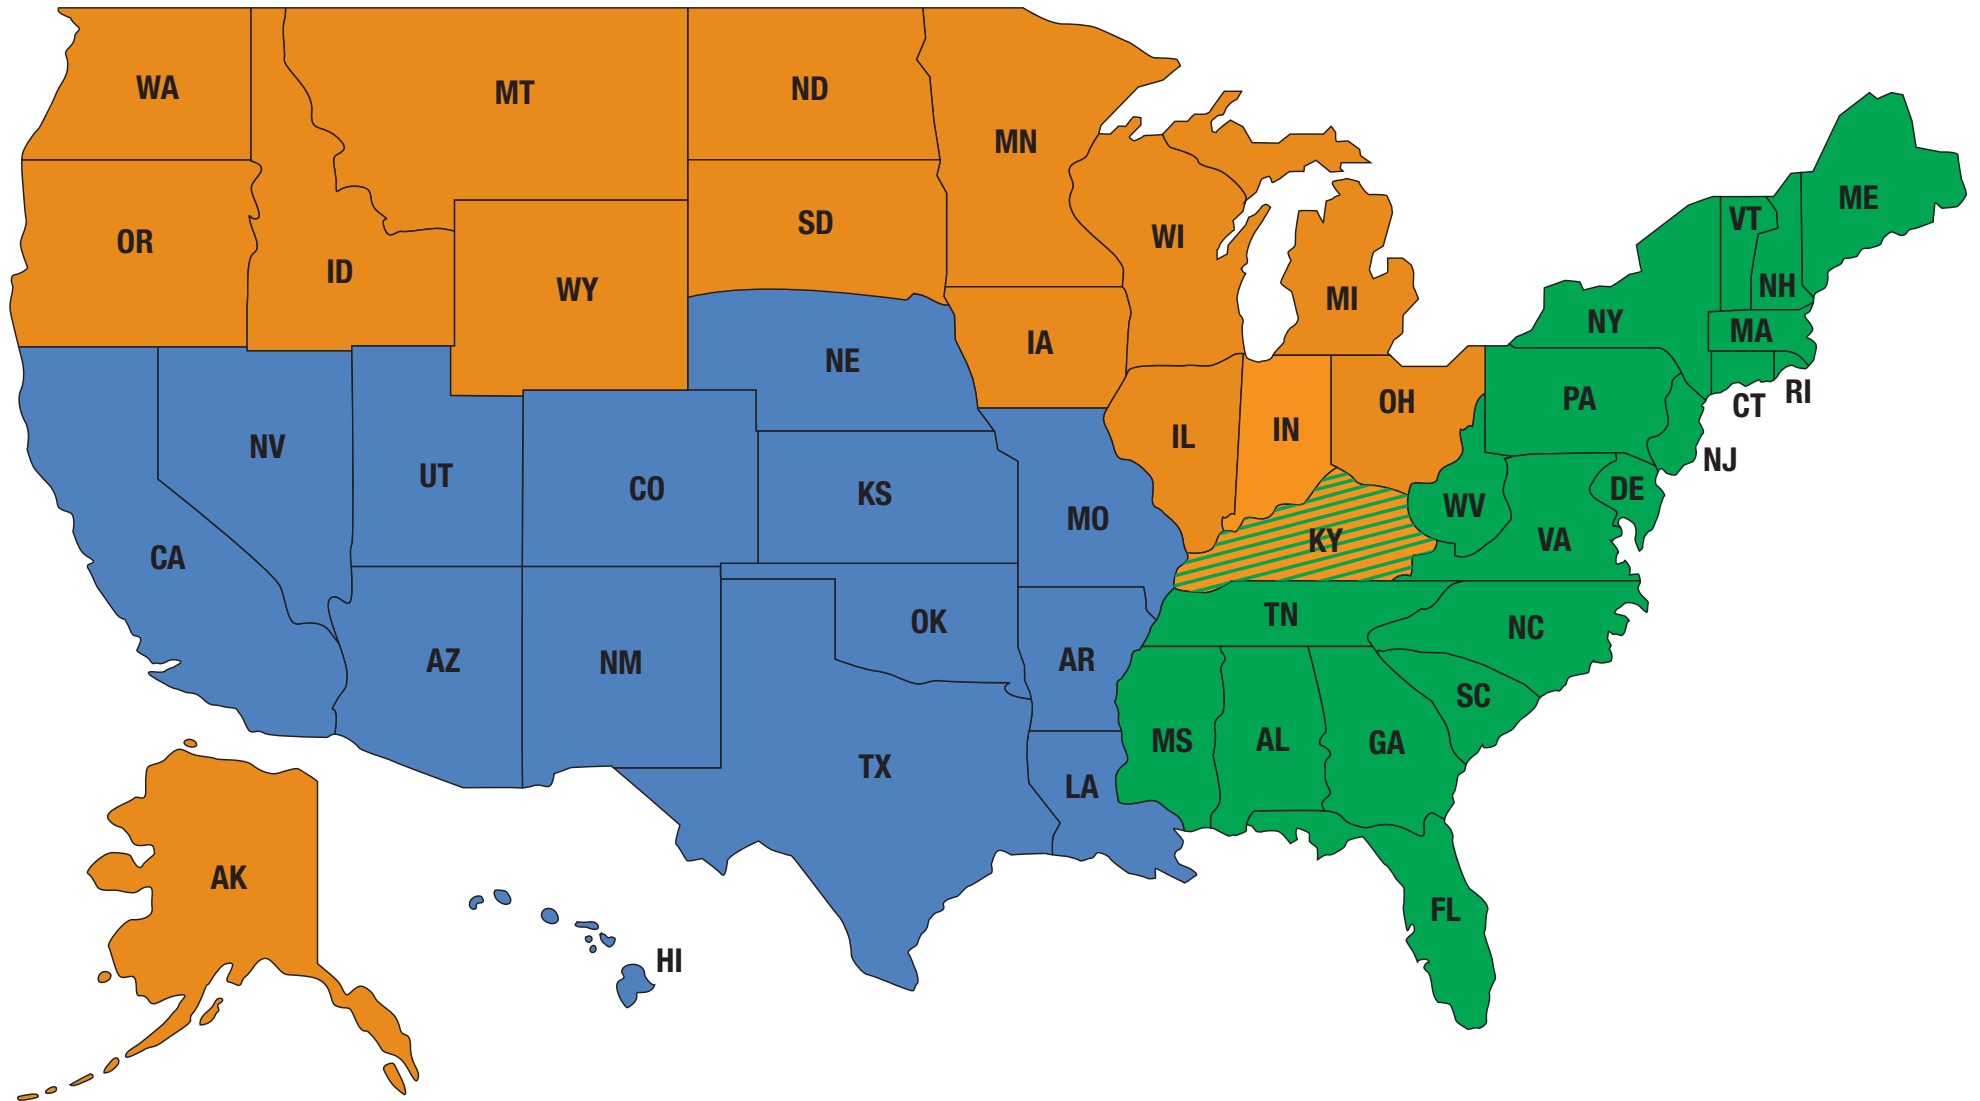

# Military Territory Map

 **Tom Pigorsh**  
(Guam & Far East)  
719-331-0329  
tom.pigorsh@comcast.net

 **Adam Hagenston**  
406-794-4218  
adam.hagenston@yahoo.com

 **Roy Johnson**  
(Eastern US, USVI, PR, Canada,  
Europe, Africa and Middle East)  
315-489-8823 • rjohnson1@twcnj.rr.com